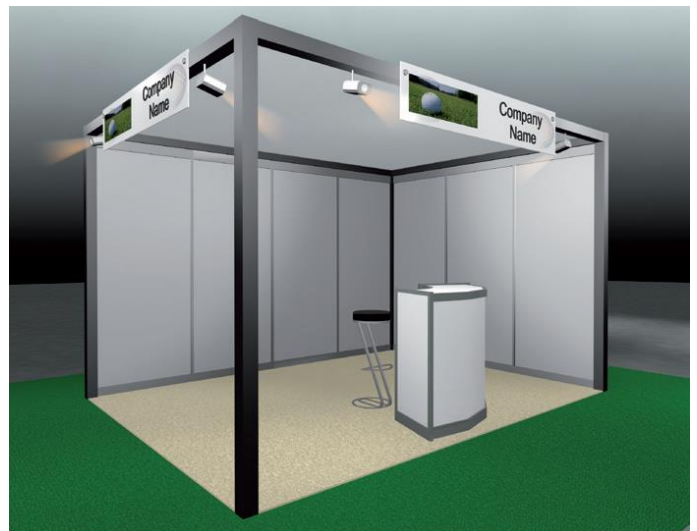

example: GOLF 12m²

Clear dimension for graphics

Back walls

- External wall + internal wall (with contact on profile bar)
- Clear dimension: 940 mm x 2300 mm
- Internal wall (no contact on profile bar)
  Clear dimension: 970 mm x 2300 mm

Counters (graphics on entire surface)

- Article- Nr. **138**: half-round (A 1530 · B 530 · C 1100)
  Dimension for graphics: 1525 mm x 987 mm
- Article-Nr. **135** (A 1030 · B 530 · C 1100)
  Dimension for graphics: 987 mm x 930 mm