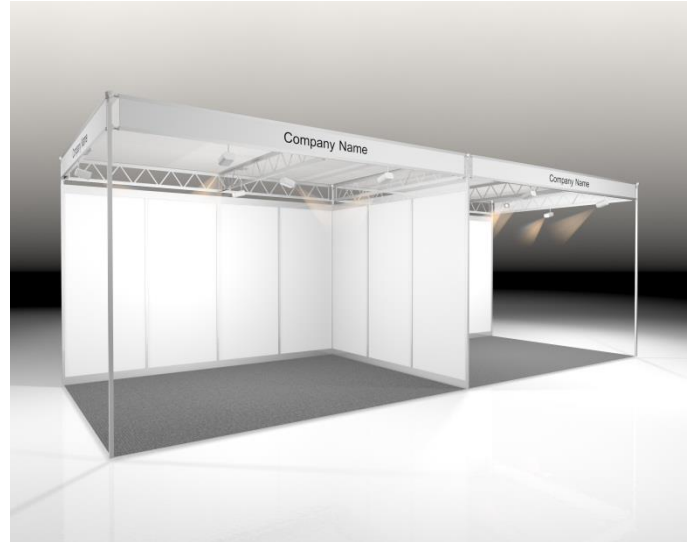

Stand offers – Golfmesse 2022

Stand package MODUL

- stand assembly and disassembly
- walls, height 2.50m, white 5mm chipboard, SYMA aluminium construction
- fascia panel height 225 mm, white
- fascia text, max. 30 letters
- roof sail over the entire stand
- carpeting, choice of colors
- lighting (1 spot per 3m²)
- stand furniture: not included

surface	price CHF	discount*
9m² (3x3)	4'700.--	300.--
12m² (4x3)	5'450.--	400.--
15m² (5x3)	6'655.--	500.--
18m² (6x3)	7'825.--	600.--
from 20m²	415.--/m²	25.--/m²

example: MODUL 12m²

Stand package GOLF

- stand assembly and disassembly
- walls, height 2.50m, white, 5mm chipboard, SYMA aluminium construction
- special fascia panel
- fascia text, max. 30 letters
- roof sail over the entire stand
- carpeting beige
- lighting (1 spot per 3m²)
- stand furniture:
  up to 17 m²: 1 counter, 1 barstool
  from 18 m²: 2 counters, 2 barstools

surface	price CHF	discount*
9m² (3x3)	5'150.--	300.--
12m² (4x3)	5'850.--	400.--
15m² (5x3)	7'200.--	500.--
18m² (6x3)	8'275.--	600.--
from 20m²	440.--/m²	25.--/m²